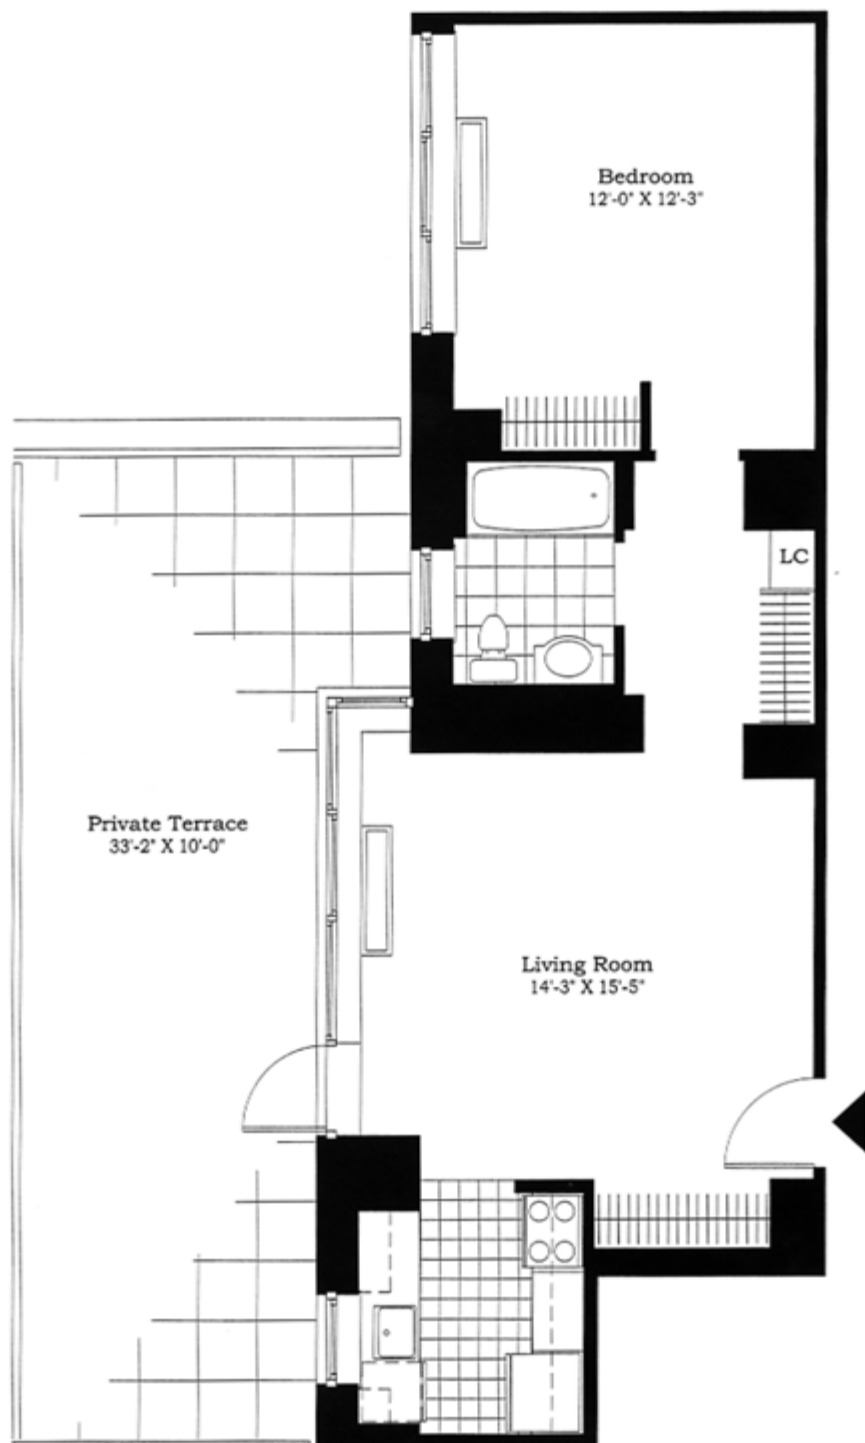

**CARNEGIE
HILL PLACE**

1500 Lexington

- 1 Bedroom
- West Exposure
- Private Terrace
- Living Room with Expansive Window Walls
- Windowed Open Loft Kitchen
- Windowed Bath
- Linen Closet
- Extra High Ceilings

Leasing Center
212-348-0500
www.carnegiehillplace.com

All dimensions are approximate and subject to construction variances and tolerances.