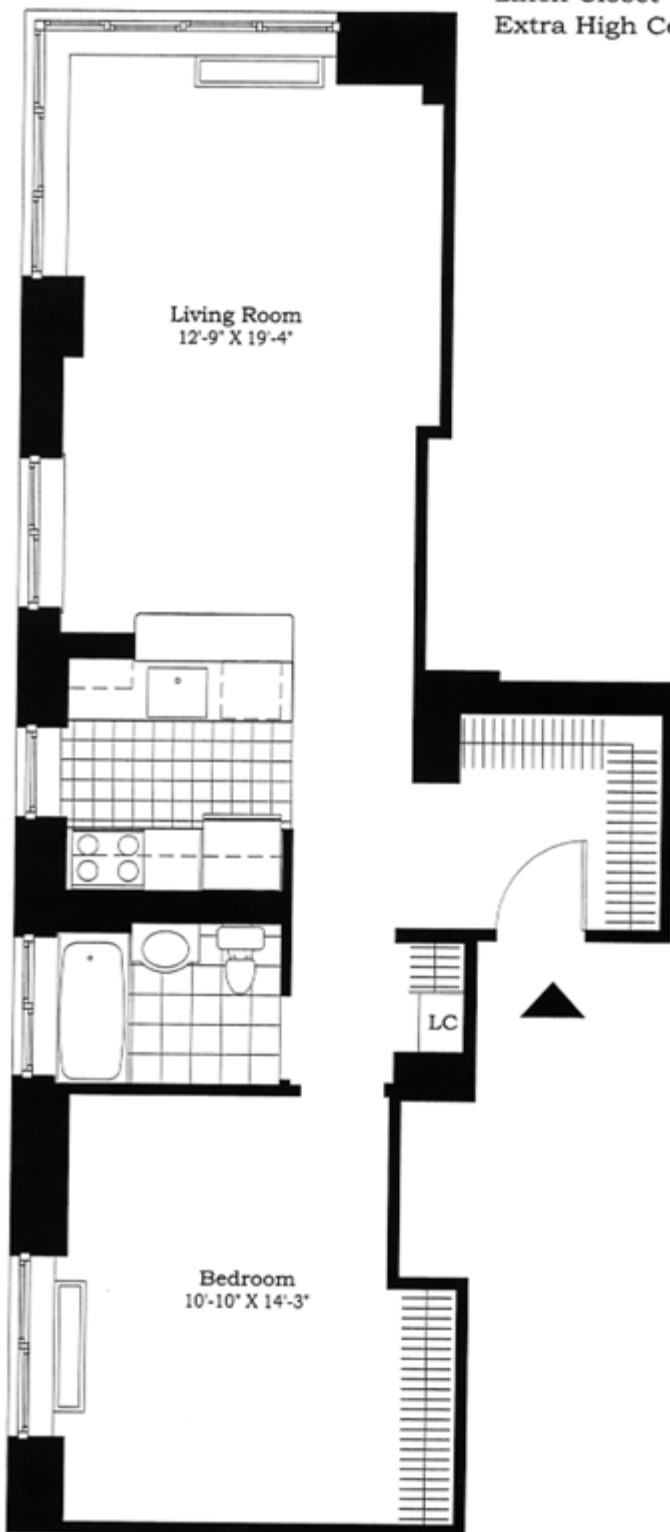

Residence L Floors 4 thru 9

CARNEGIE HILL PLACE

1500 Lexington

- 1 Bedroom
- East & North Exposures
- Corner Living Room with
Floor to Ceiling Window Walls
- Windowed Open Loft Kitchen
- Windowed Bath
- Linen Closet
- Extra High Ceilings at 9th Floor

Leasing Center
212-348-0500
www.carnegiehillplace.com

All dimensions are approximate and subject
to construction variances and tolerances.