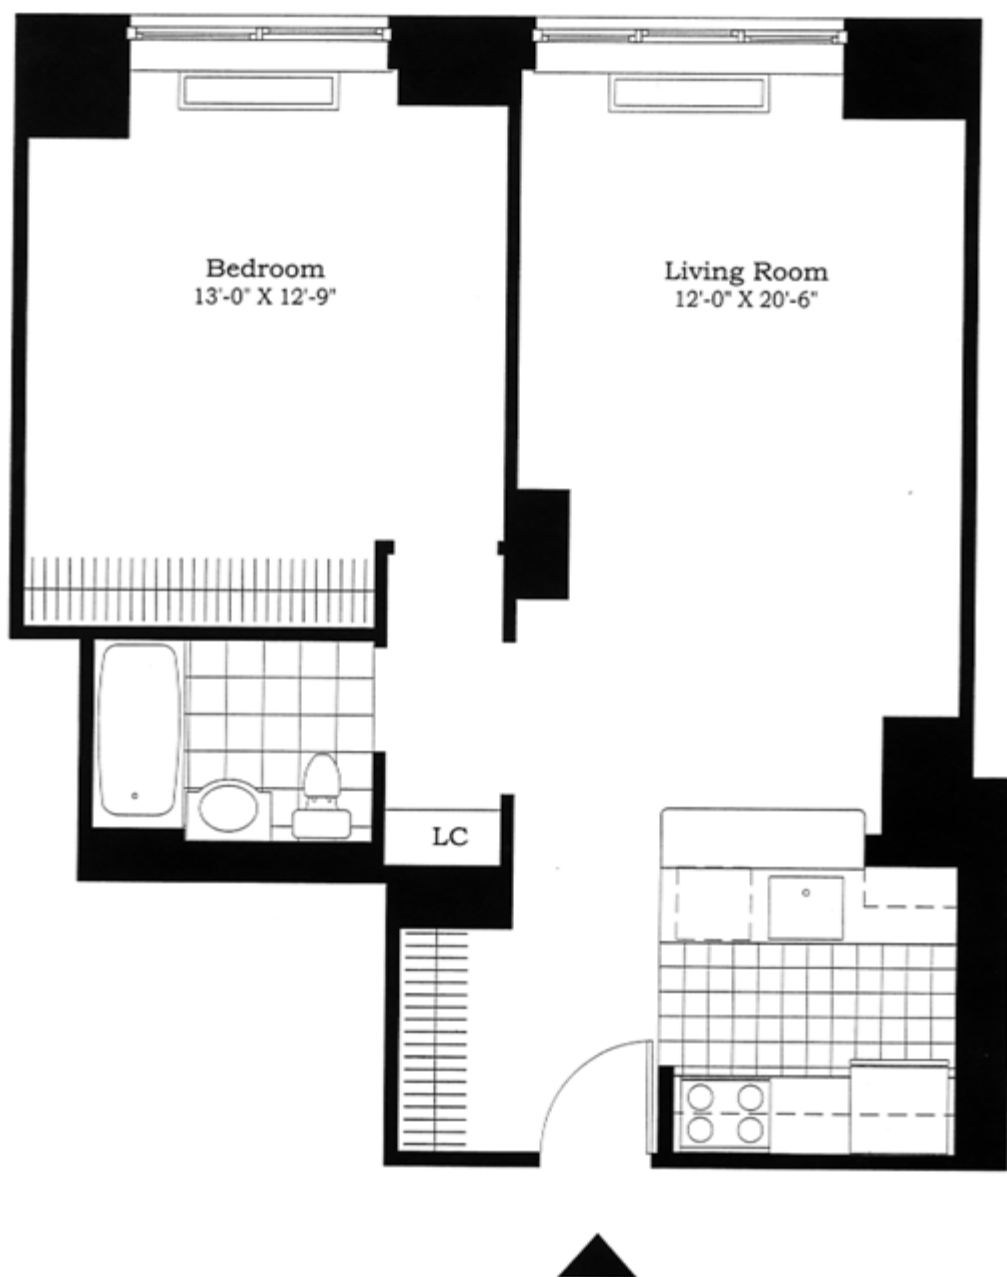

Residence K Floors 11 & 14

**CARNEGIE  
HILL PLACE**

1500 Lexington

1 Bedroom  
East Exposure  
Open Loft Kitchen  
Linen Closet

Leasing Center  
212-348-0500  
[www.carnegiehillplace.com](http://www.carnegiehillplace.com)

All dimensions are approximate and subject to construction variances and tolerances.