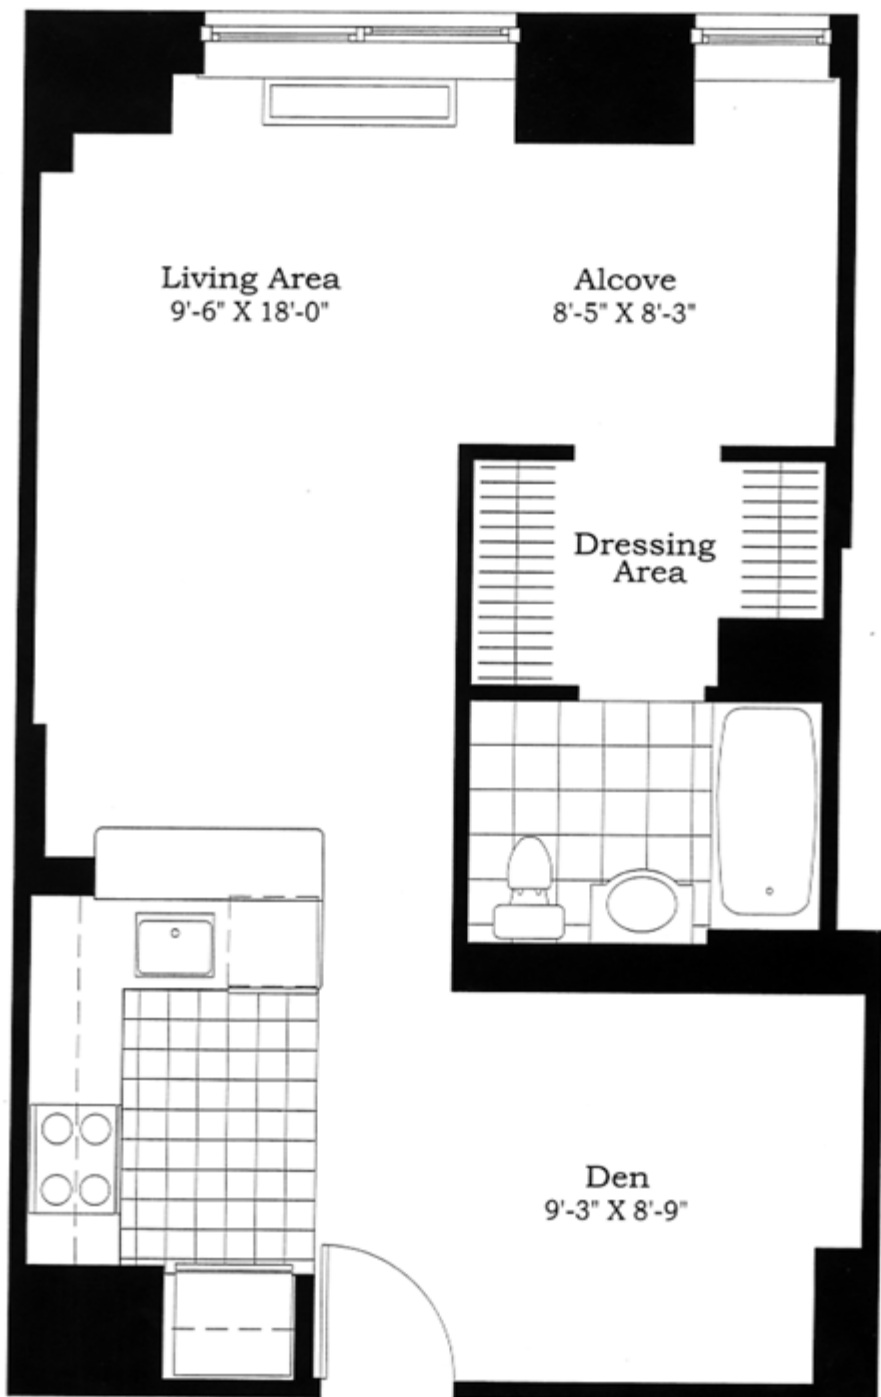

Residence H Floors 3 thru 14

CARNEGIE HILL PLACE

1500 Lexington

Alcove Studio with Den
East Exposure
Open U Shaped Kitchen
Dressing Area
Extra High Ceilings at 3rd,
9th & 14th Floors

Leasing Center
212-348-0500
www.carnegiehillplace.com

All dimensions are approximate and subject
to construction variances and tolerances.