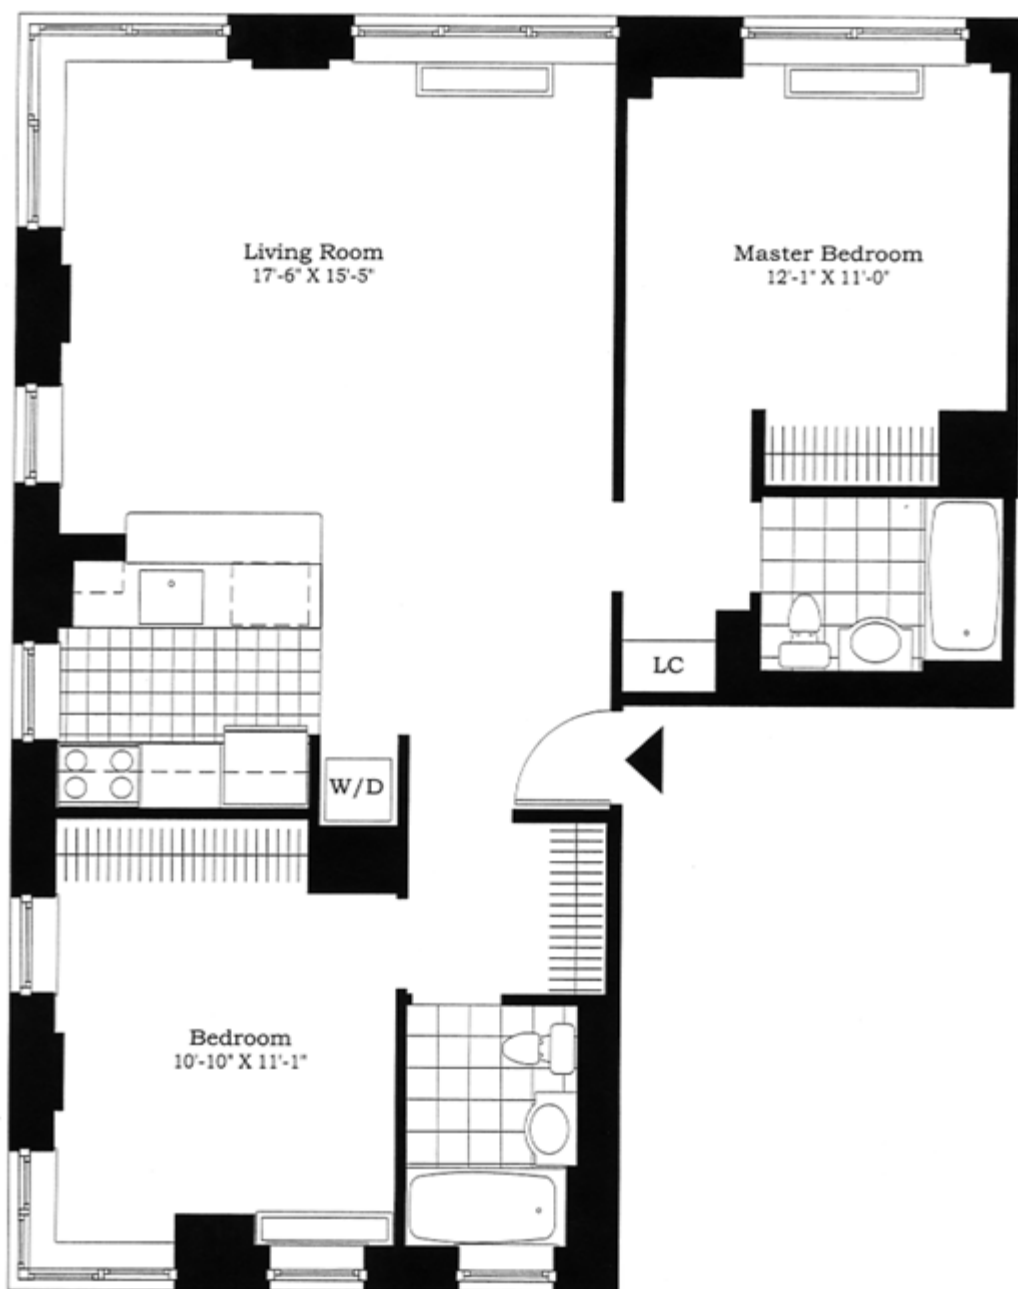

CARNEGIE HILL PLACE

1500 Lexington

2 Bedroom, 2 Baths
West, North & East Exposures
Corner Living Room & Bedroom
with Floor to Ceiling Window Walls
Windowed Open Loft Kitchen
Windowed Bath
Washer / Dryer
Linen Closet
Extra High Ceilings at 17th &
19th Floors