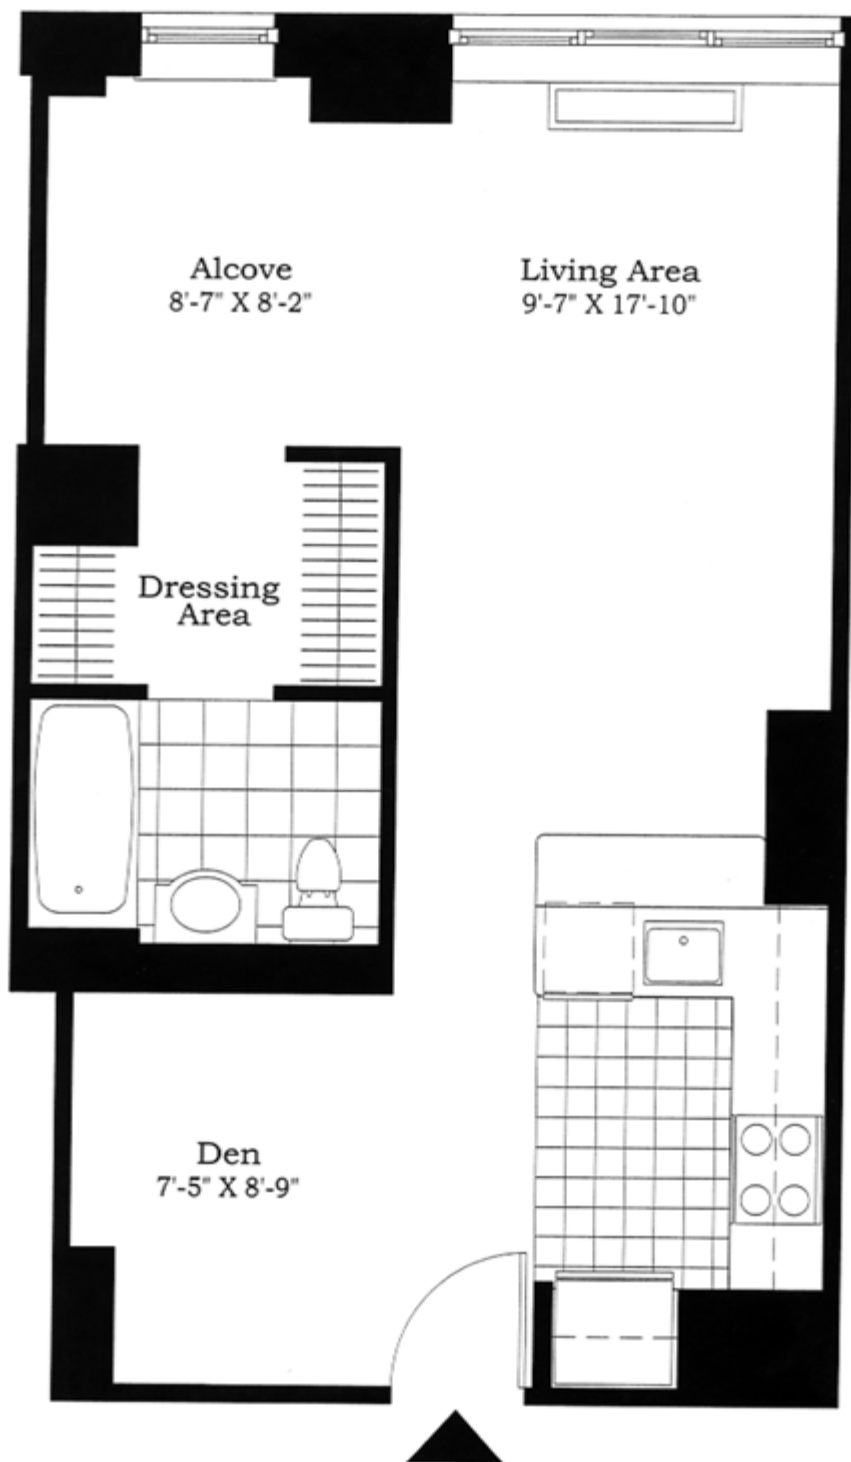

Residence G Floors 3 thru 14

# CARNEGIE HILL PLACE

1500 Lexington

Alcove Studio with Den  
East Exposure  
Open Loft Kitchen  
Dressing Area  
Extra High Ceilings at 3rd,  
9th & 14th Floors

Leasing Center  
212-348-0500  
[www.carnegiehillplace.com](http://www.carnegiehillplace.com)

All dimensions are approximate and subject  
to construction variances and tolerances.