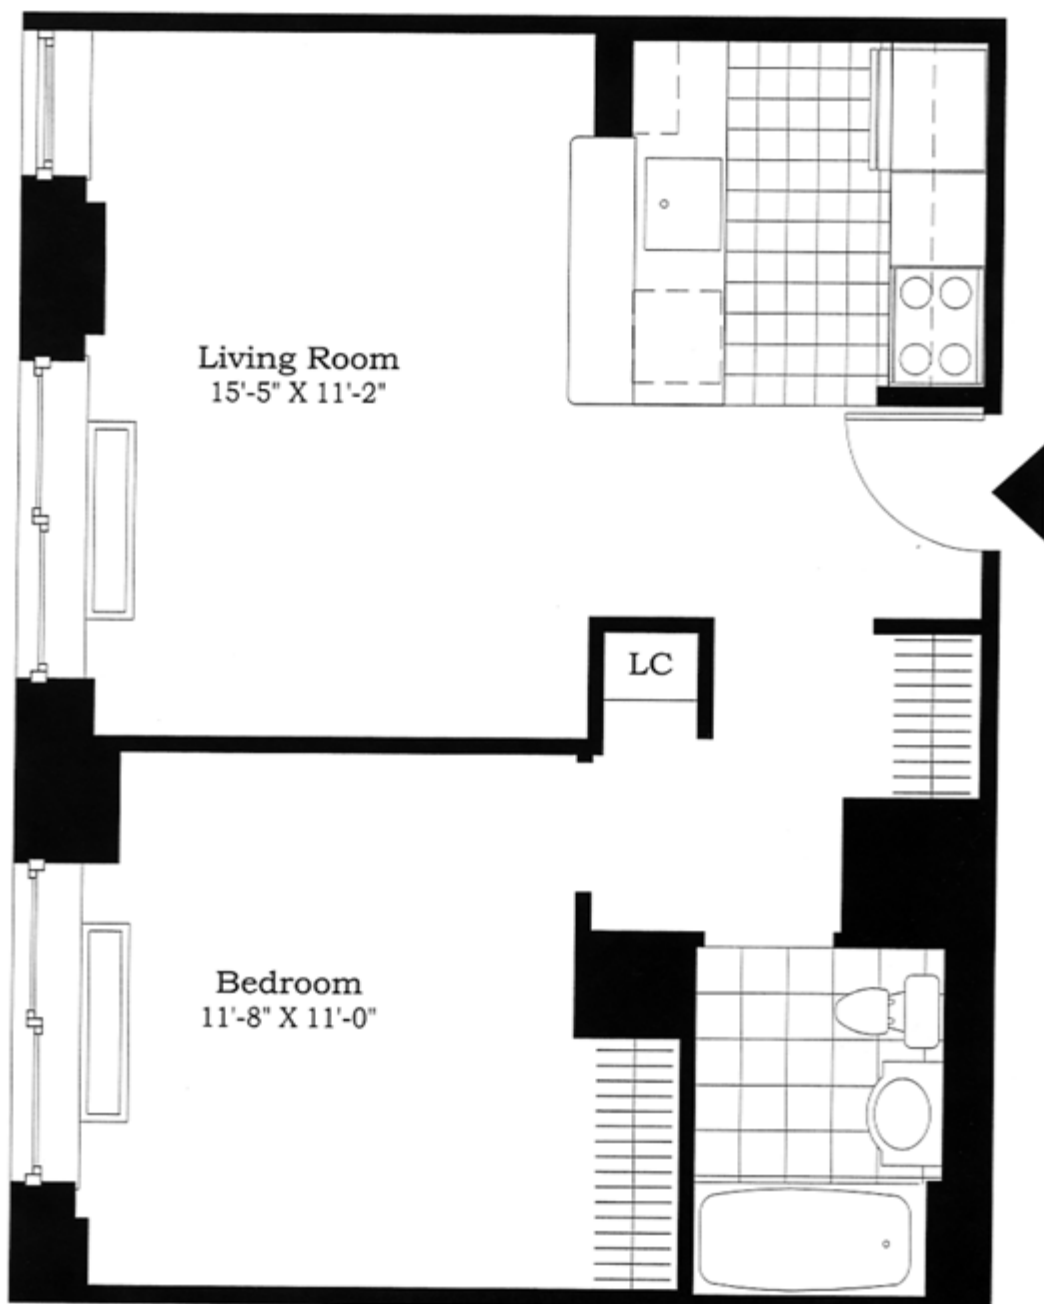

CARNEGIE HILL PLACE

1500 Lexington

1 Bedroom
East Exposure
Open Loft Kitchen
Linen Closet
Extra High Ceilings at 17th Floor

Leasing Center
212-348-0500
www.carnegiehillplace.com

All dimensions are approximate and subject to construction variances and tolerances.