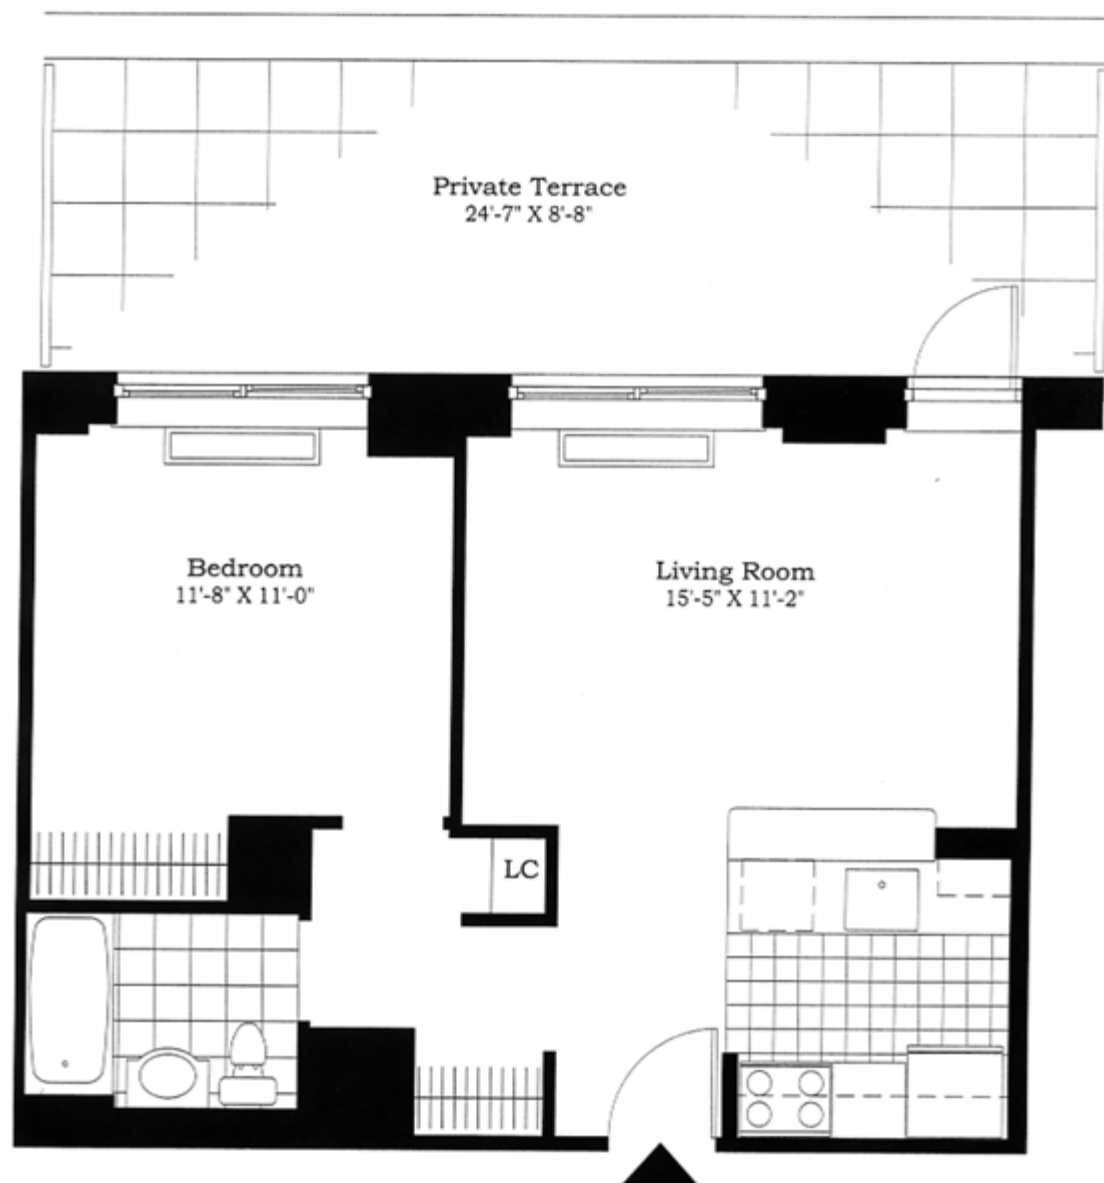

**CARNEGIE
HILL PLACE**

1500 Lexington

1 Bedroom
East Exposure
Open Loft Kitchen
Linen Closet
Private Terrace

Leasing Center
212-348-0500
www.carnegiehillplace.com