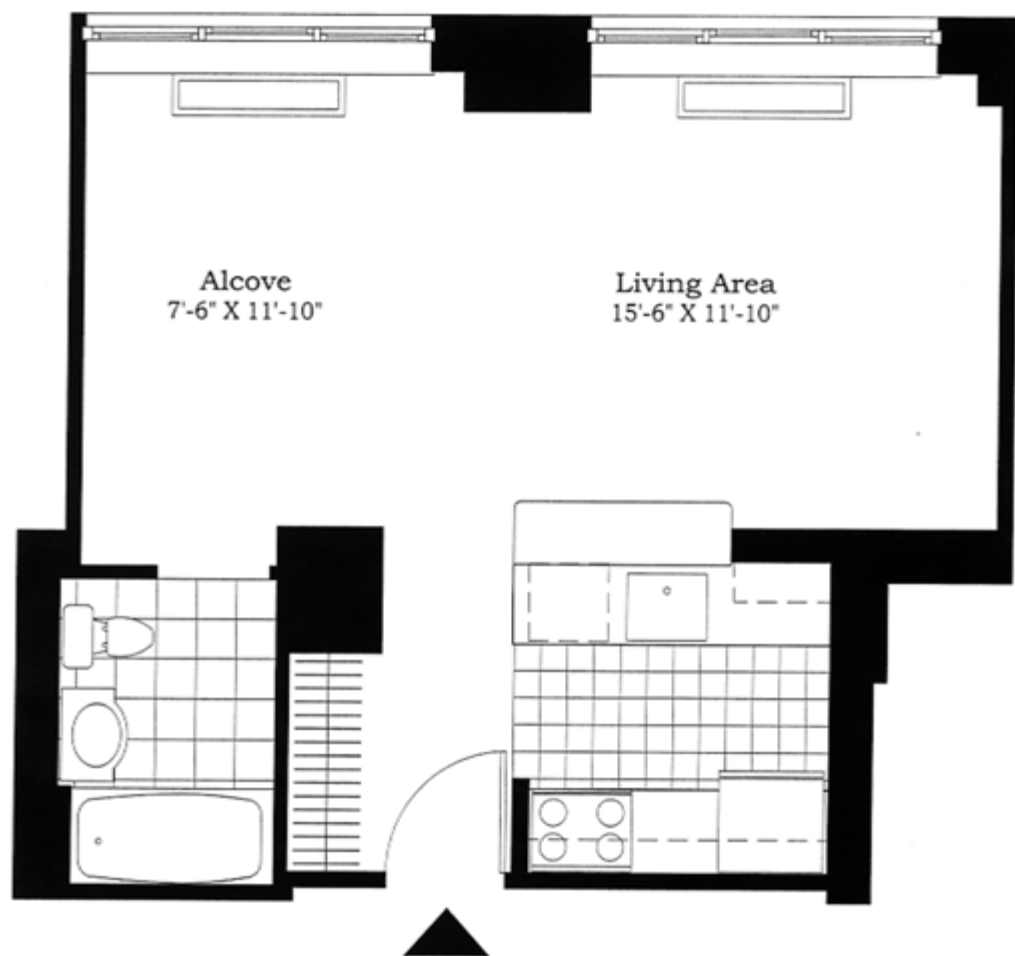

Residence B Floors 21 thru PH

**CARNEGIE
HILL PLACE**

1500 Lexington

Alcove Studio
East Exposure
Expansive Window Wall
Open Loft Kitchen
Extra High Ceilings at PH Floor

Leasing Center
212-348-0500
www.carnegiehillplace.com

All dimensions are approximate and subject to construction variances and tolerances.