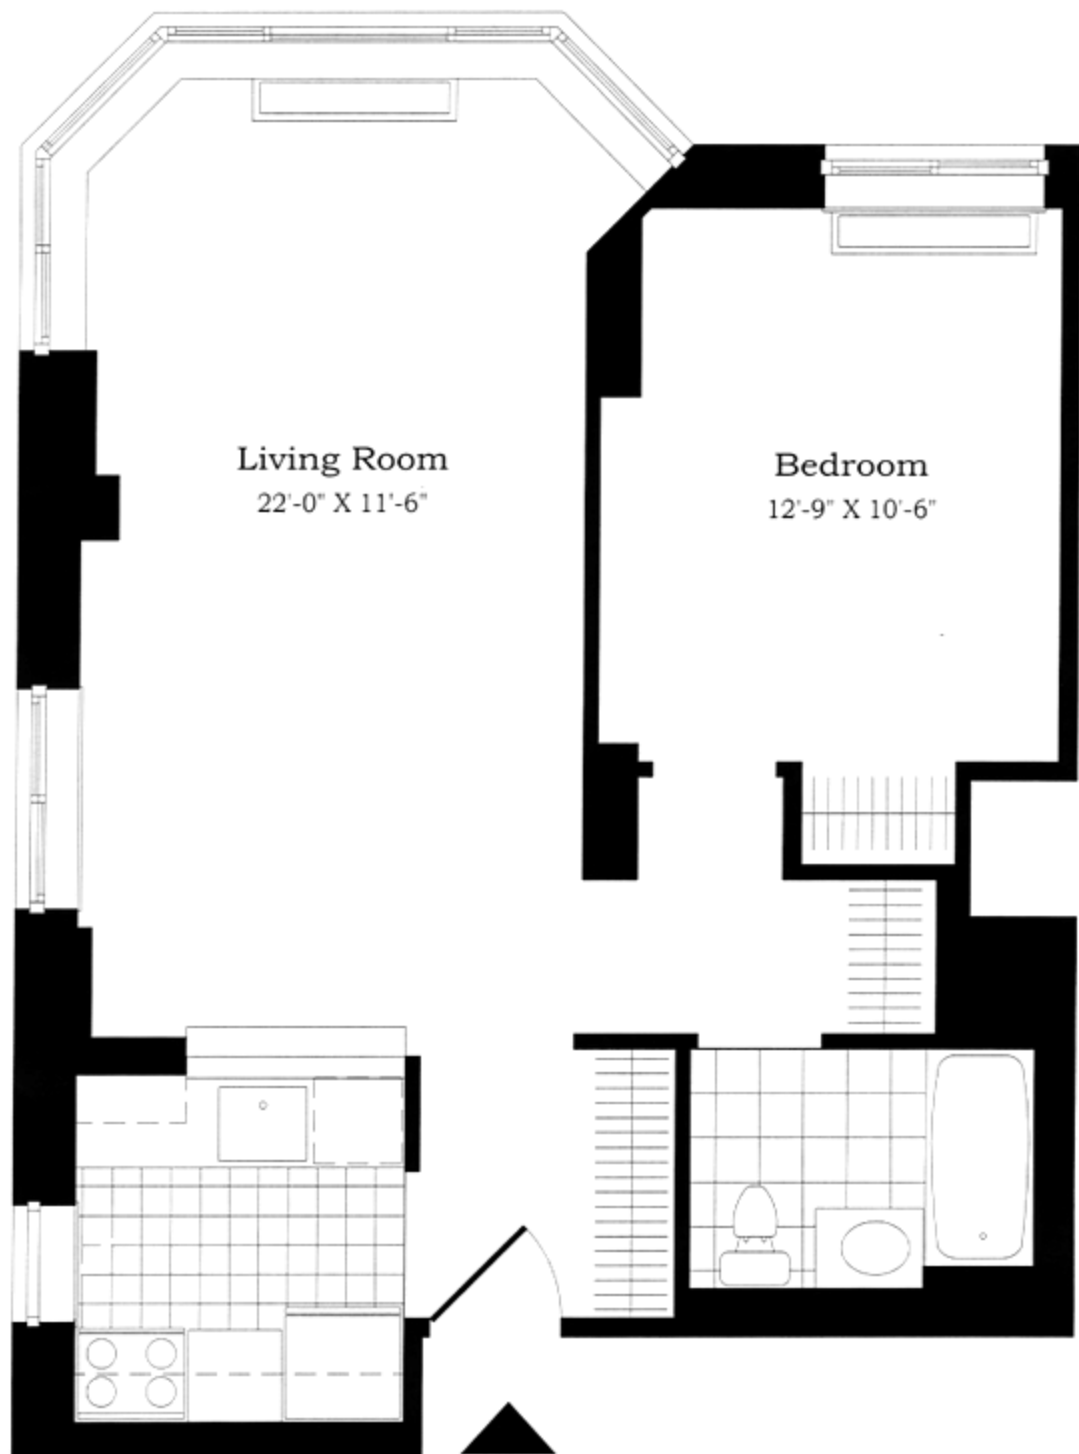

Residence J Floor 8 thru 11

CARNEGIE HILL PLACE

1501 Lexington

1 Bedroom
Windowed Open Pass Thru Kitchen
South & East Exposure
Bay Window

Leasing Center
212-348-0500
www.carnegiehillplace.com

All dimensions are approximate and subject
to construction variances and tolerances.