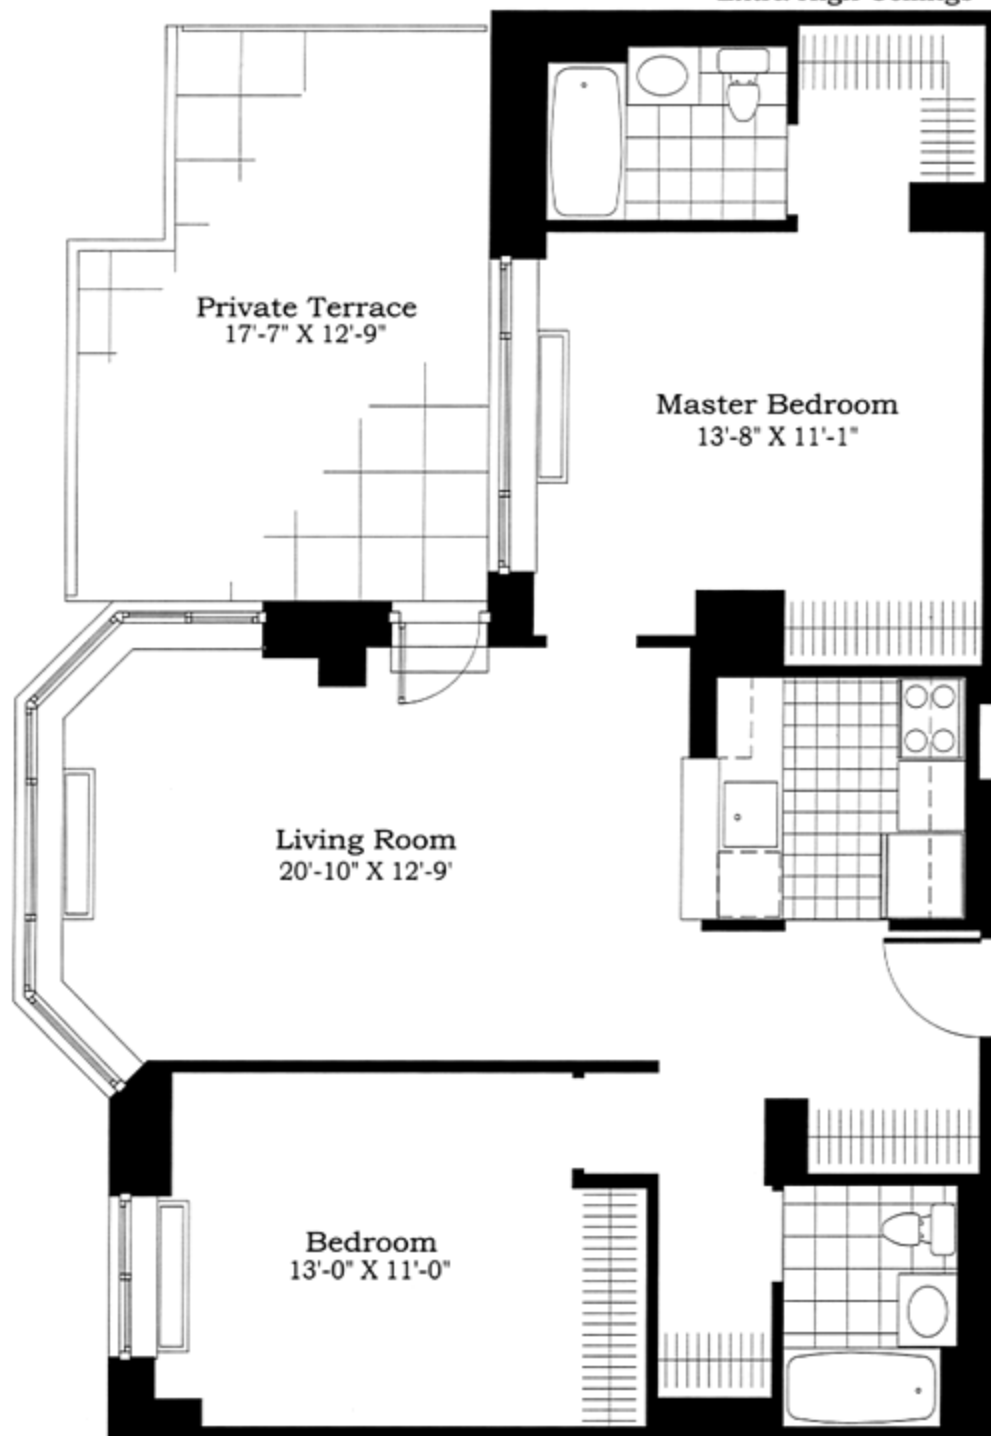

# Residence H Floor 6

## CARNEGIE HILL PLACE

1501 Lexington

2 Bedrooms, 2 Baths  
Private Terrace  
North & East Exposure  
Bay Window  
Expansive Window Walls  
Open Pass Thru Kitchen  
Extra High Ceilings

Leasing Center  
212-348-0500  
[www.carnegiehillplace.com](http://www.carnegiehillplace.com)

All dimensions are approximate and subject to construction variances and tolerances.