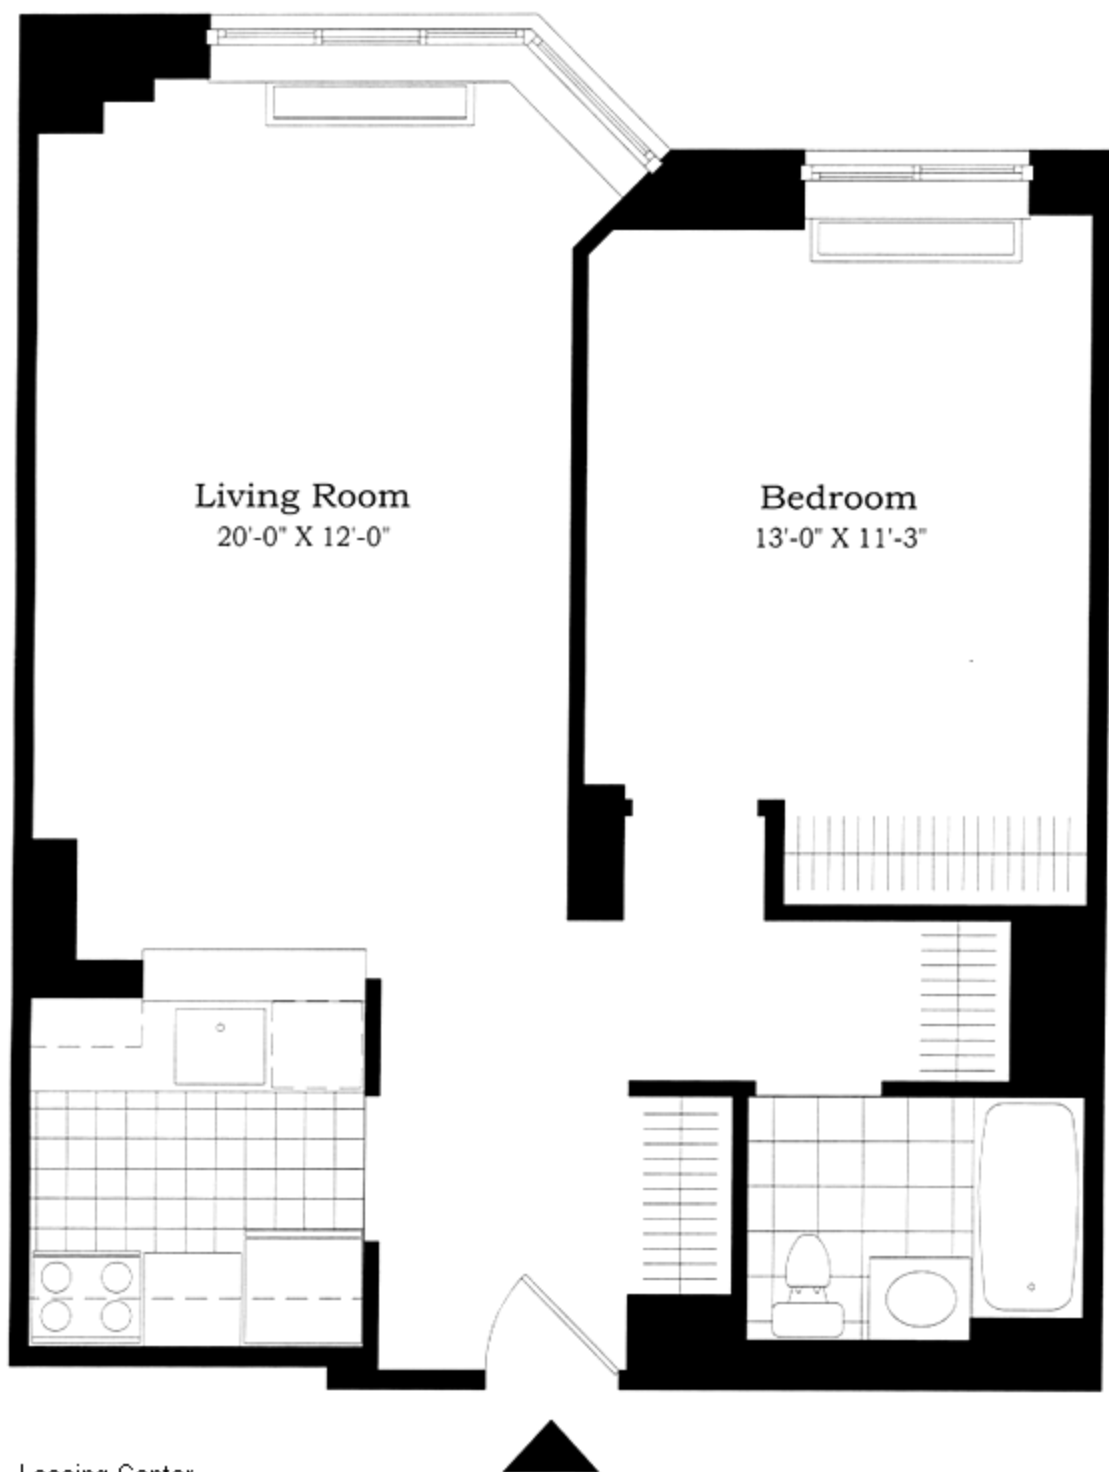

Residence G Floor 6 thru 11

CARNEGIE HILL PLACE

1501 Lexington

1 Bedroom
North Exposure
Bay Window
Open Pass Thru Kitchen
Extra High Ceilings at 6th Floor

Leasing Center
212-348-0500
www.carnegiehillplace.com

All dimensions are approximate and subject
to construction variances and tolerances.