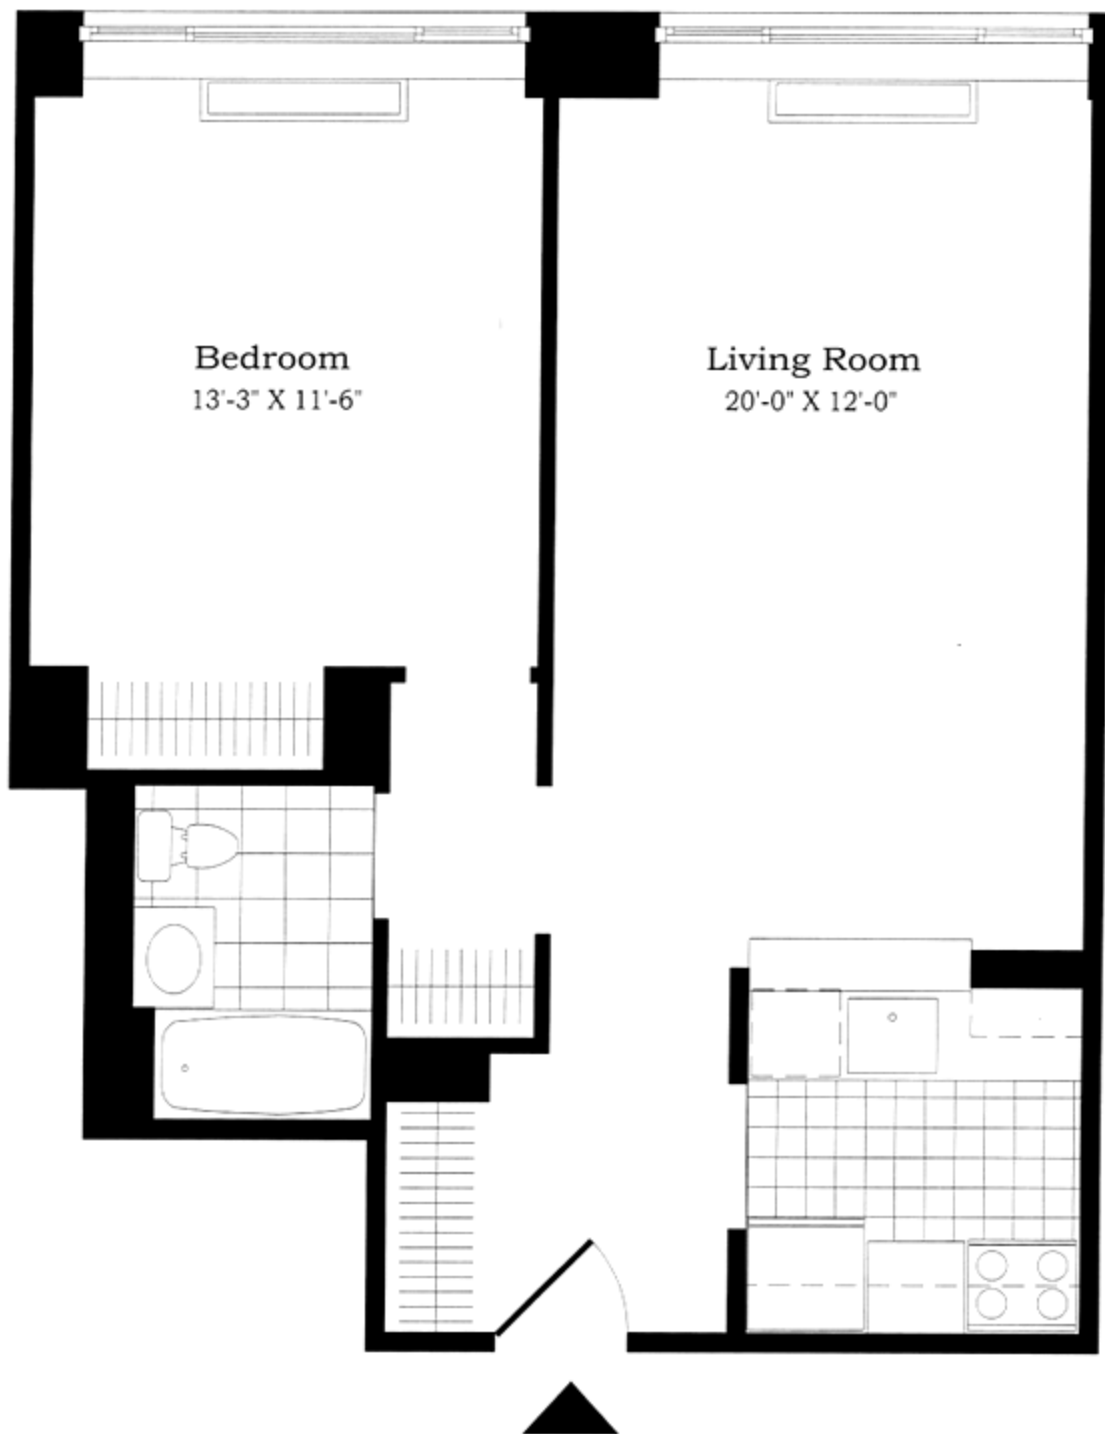

Residence F Floor 6 thru 11

CARNEGIE HILL PLACE

1501 Lexington

1 Bedroom
North Exposure
Expansive Window Walls
Extra High Ceilings at 6th Floor
Open Pass Thru Kitchen

Leasing Center
212-348-0500
www.carnegiehillplace.com

All dimensions are approximate and subject
to construction variances and tolerances.