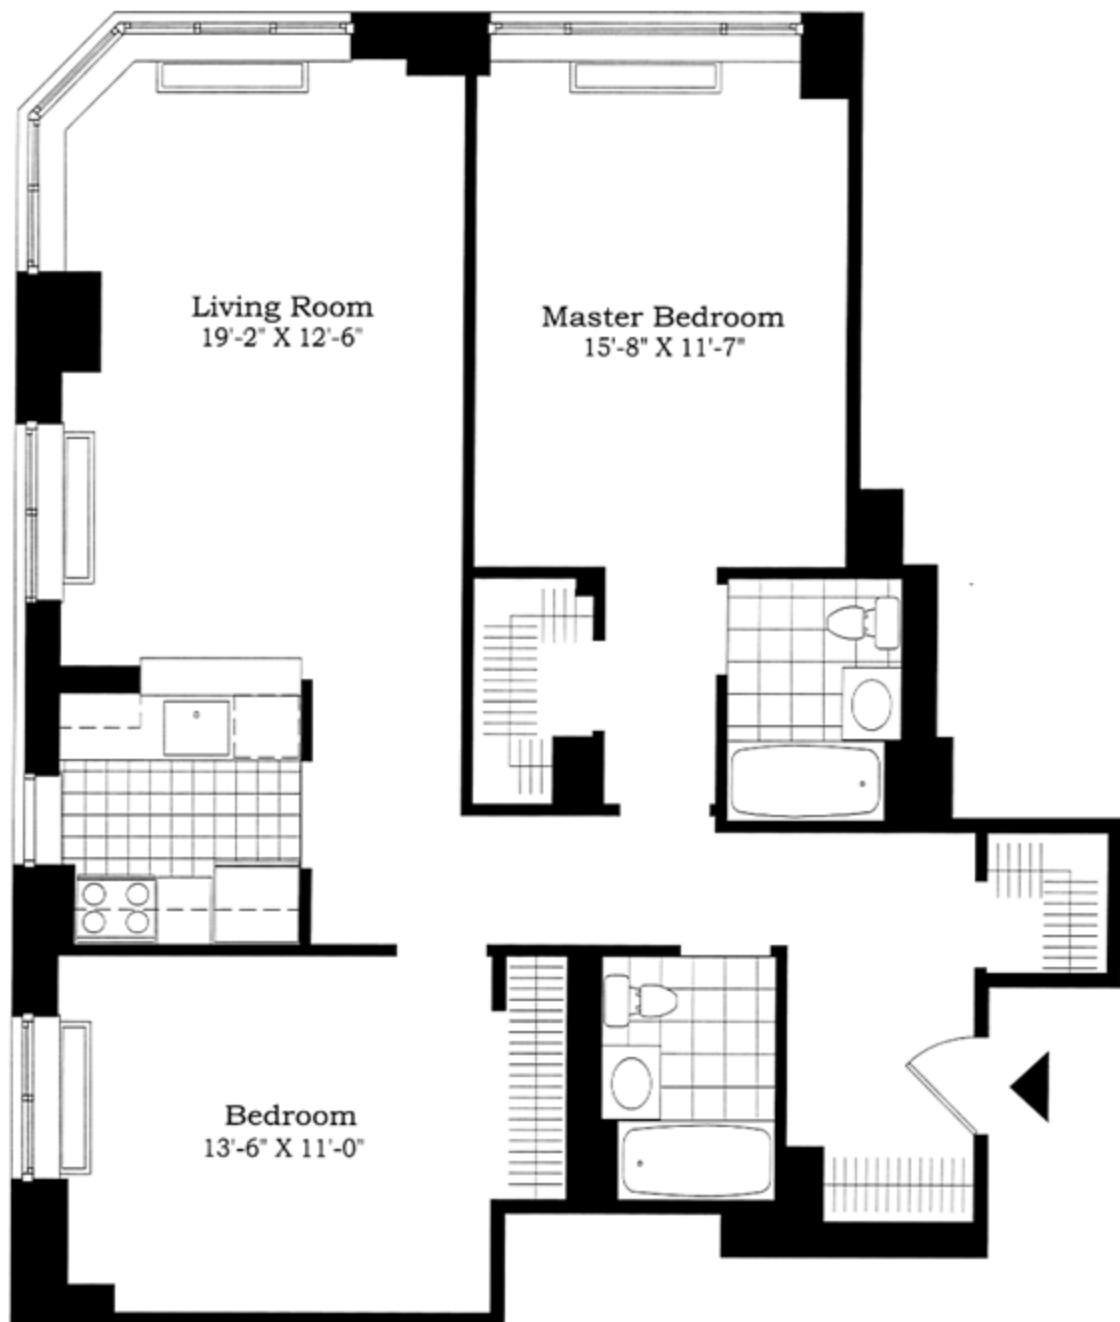

Residence E Floor 6 thru 12

CARNEGIE HILL PLACE

1501 Lexington

2 Bedrooms, 2 Baths
North & West Exposure
Walk-In Closets
Bay Window
Extra High Ceilings at 6th & 12th Floors
Windowed Den
Pass Thru Kitchen