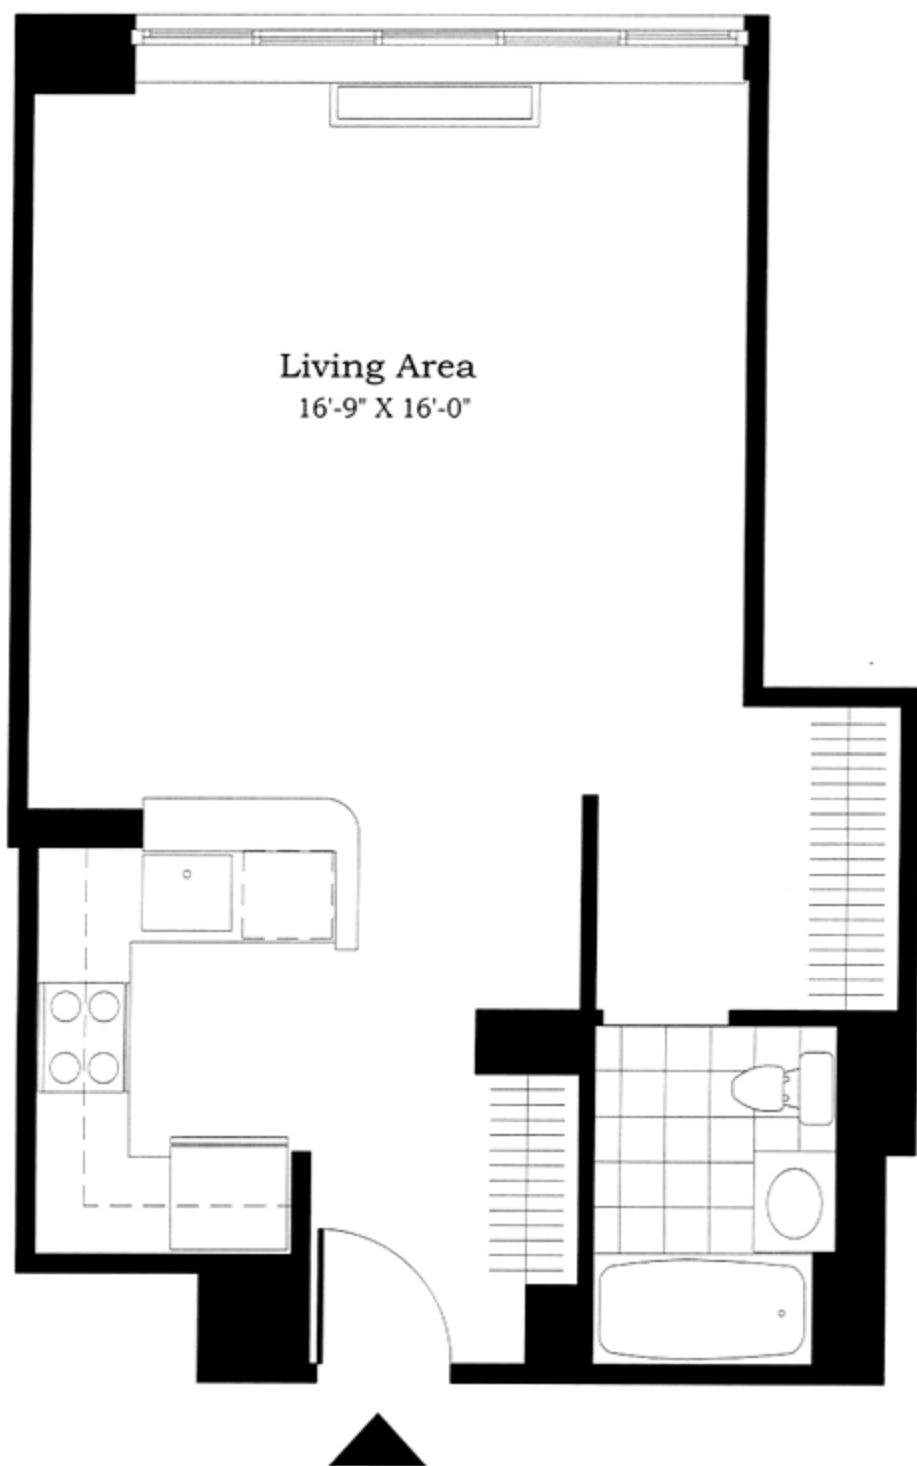

Residence D Floor 6 thru 12

CARNEGIE HILL PLACE

1501 Lexington

Studio
West Exposure
Dressing Area
Extra High Ceilings at 6th & 12th Floors
Open Loft Kitchen
Expansive Window Wall

Leasing Center
212-348-0500
www.carnegiehillplace.com

All dimensions are approximate and subject
to construction variances and tolerances.