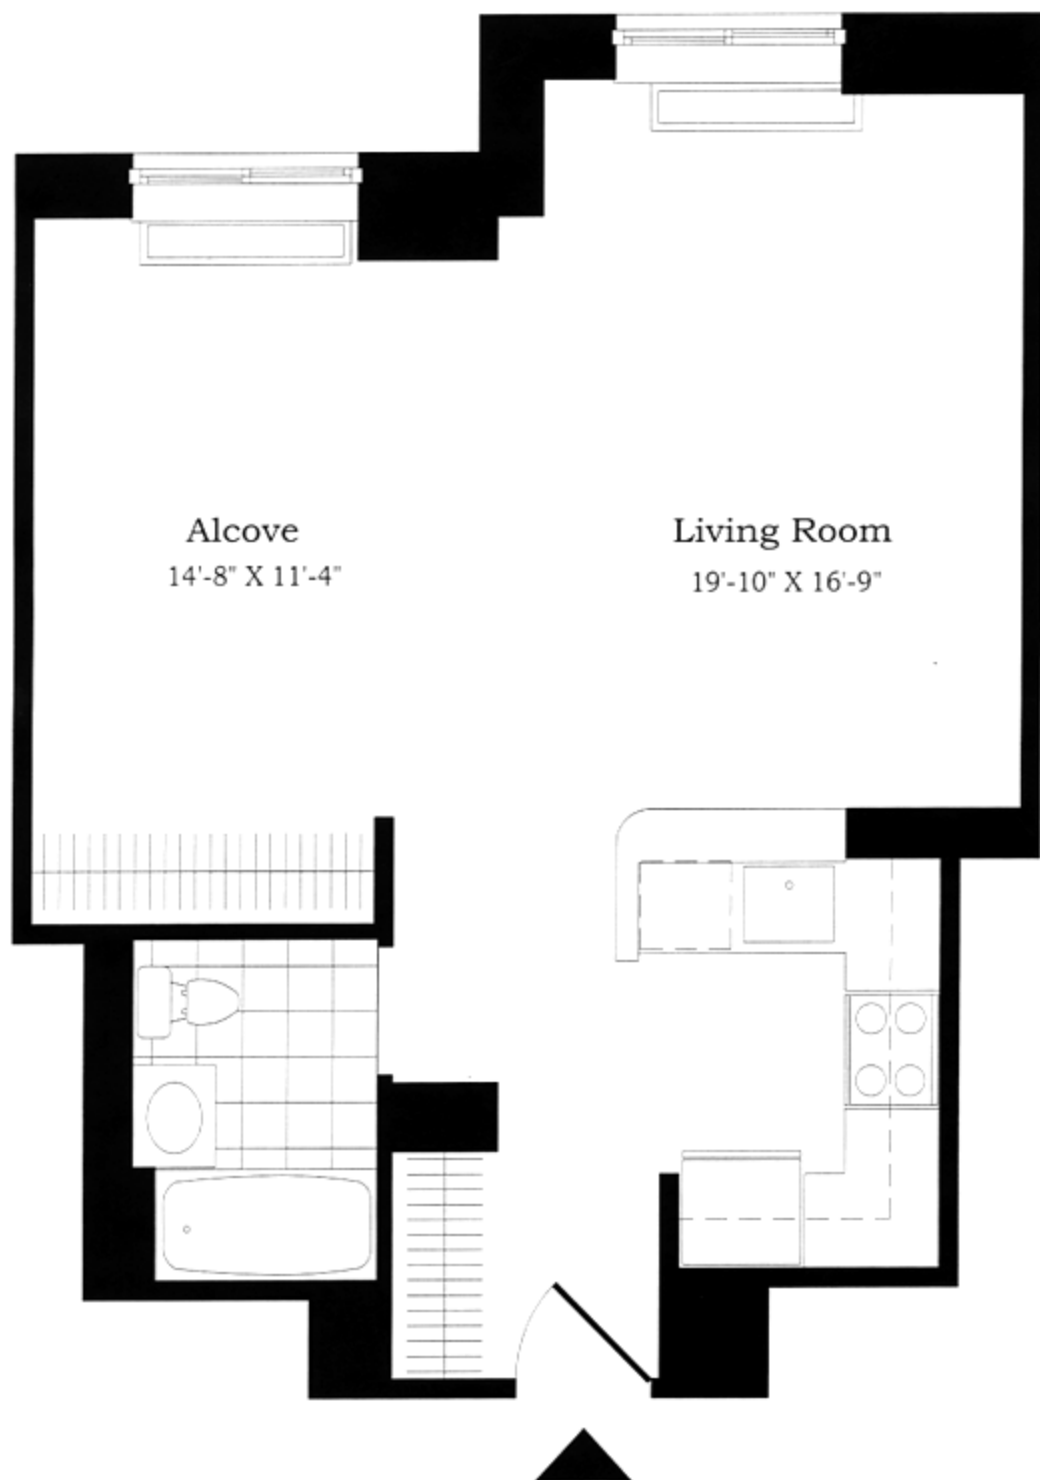

Residence C Floor 3 thru 5

CARNEGIE  
HILL PLACE

1501 Lexington

Alcove Studio  
West Exposure  
Open Loft Kitchen

Leasing Center  
212-348-0500  
[www.carnegiehillplace.com](http://www.carnegiehillplace.com)

All dimensions are approximate and subject  
to construction variances and tolerances.