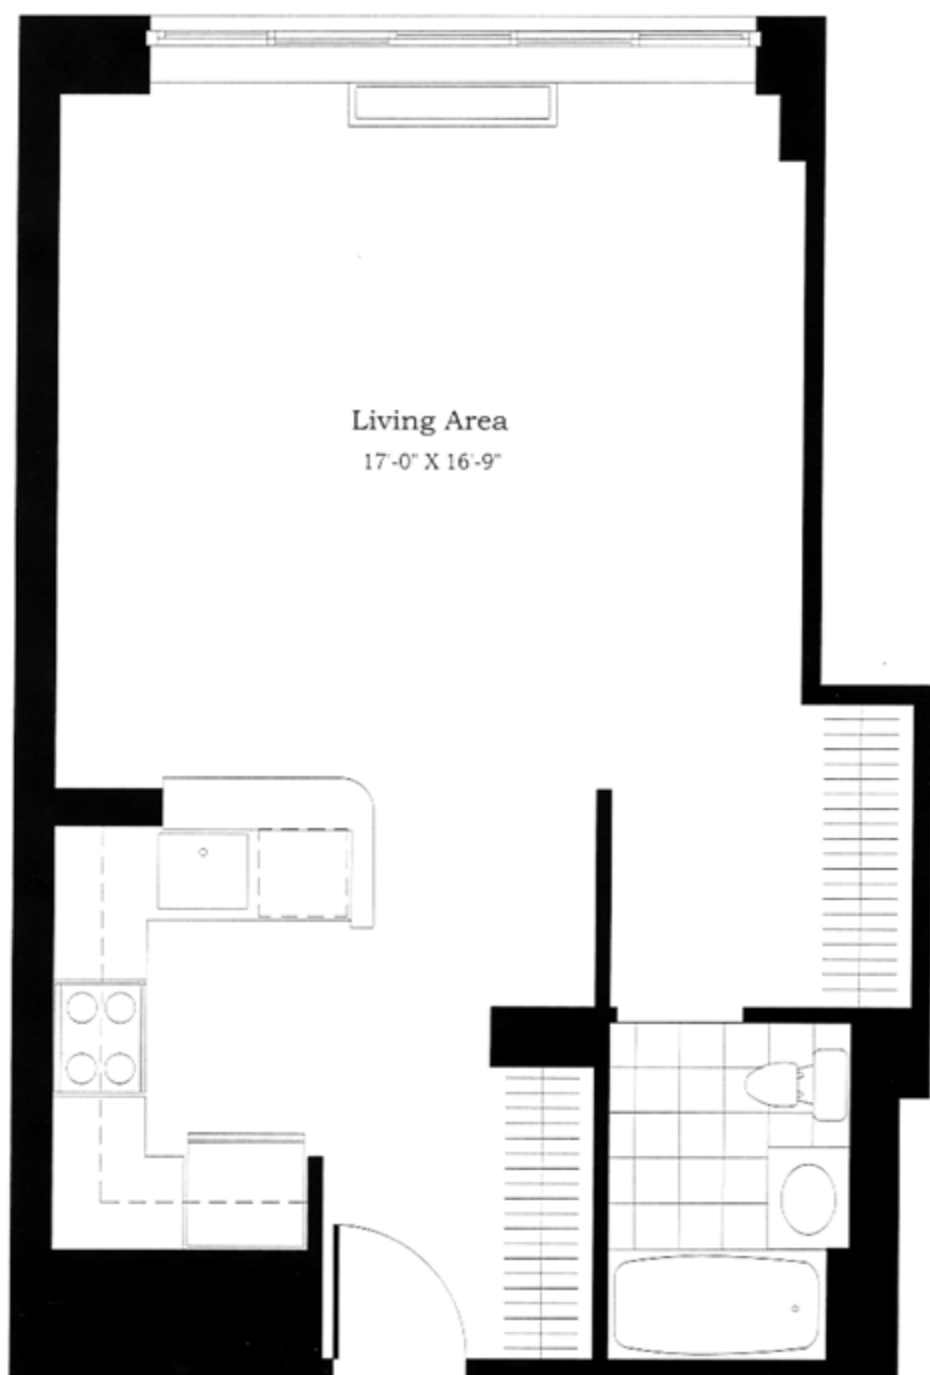

CARNEGIE  
HILL PLACE

1501 Lexington

Studio  
West Exposure  
Expansive Window Wall  
Dressing Area  
Open Loft Kitchen

Leasing Center  
212-348-0500  
[www.carnegiehillplace.com](http://www.carnegiehillplace.com)

All dimensions are approximate and subject to construction variances and tolerances.