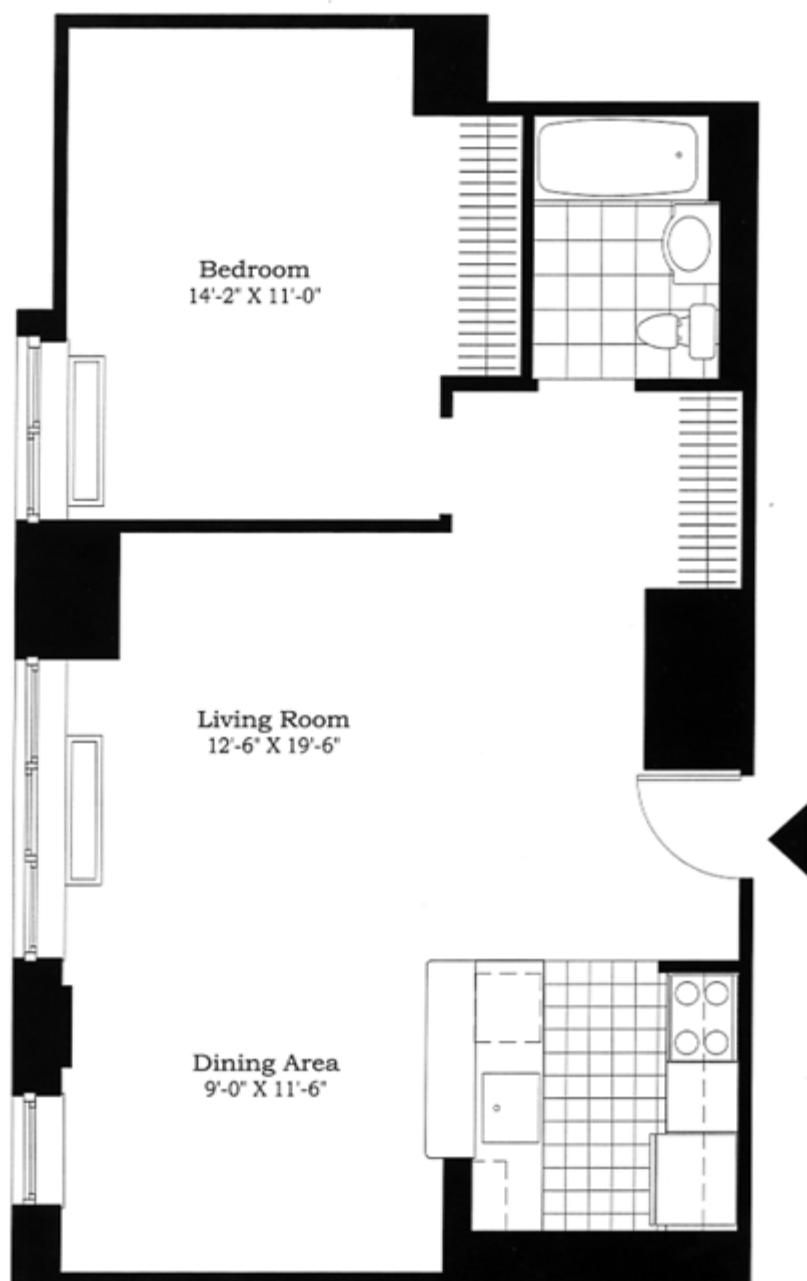

Residence F Floors 16 & 17

CARNEGIE HILL PLACE

1500 Lexington

1 Bedroom
East Exposure
Open Loft Kitchen
Extra High Ceilings at 17th Floor
Separate Dining Area

Leasing Center
212-348-0500
www.carnegiehillplace.com

All dimensions are approximate and subject to construction variances and tolerances.