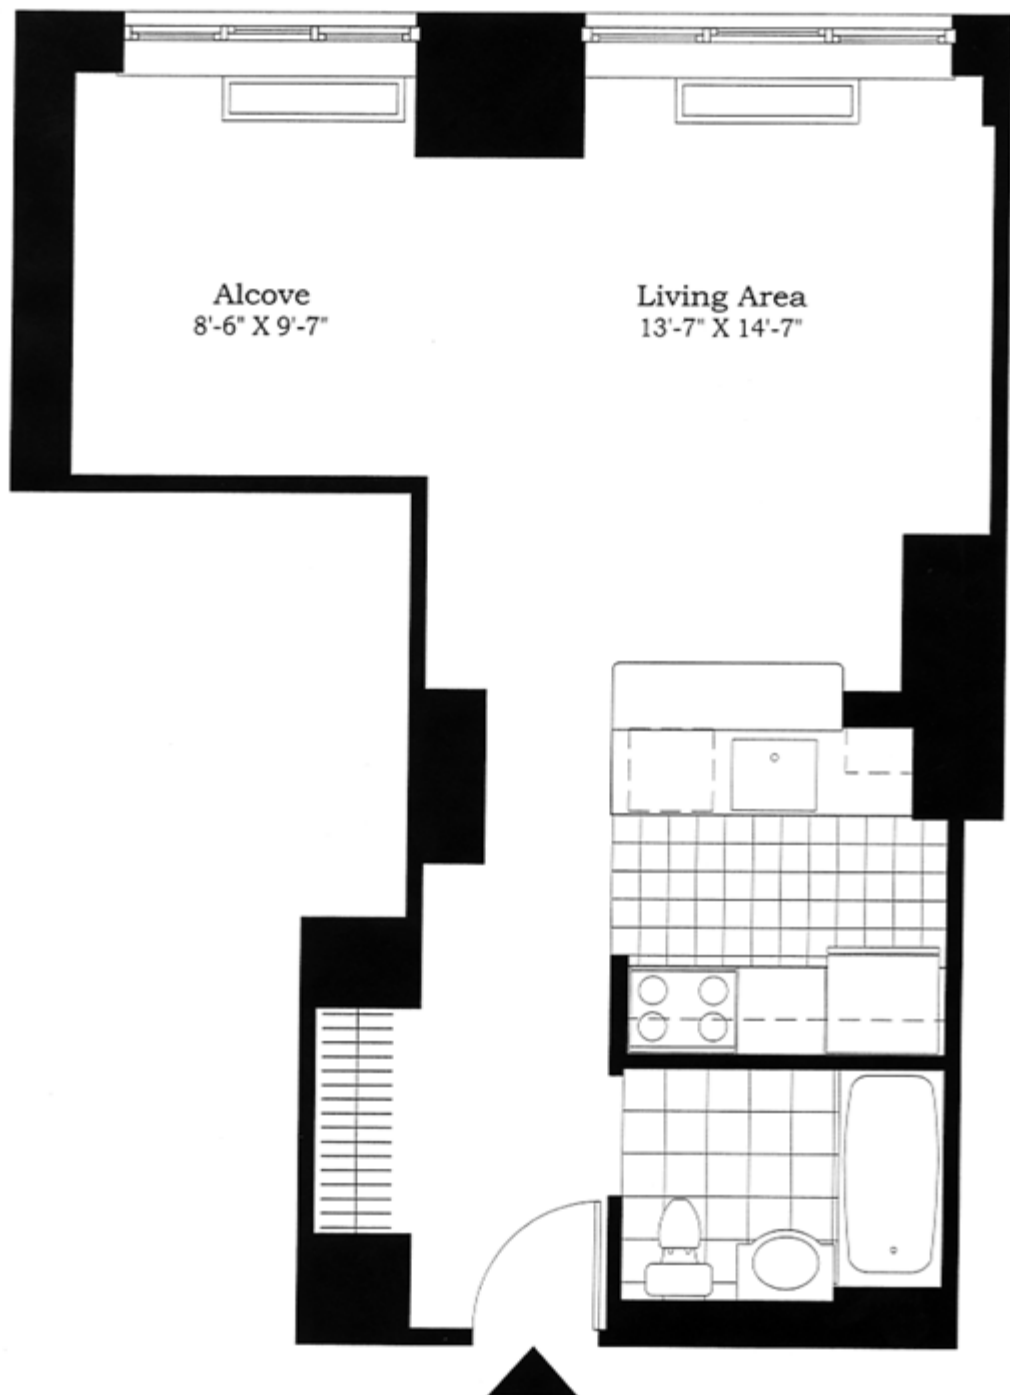

Residence E Floor 15

CARNEGIE
HILL PLACE

1500 Lexington

Alcove Studio
East Exposure
Open Loft Kitchen

Leasing Center
212-348-0500
www.carnegiehillplace.com

All dimensions are approximate and subject
to construction variances and tolerances.